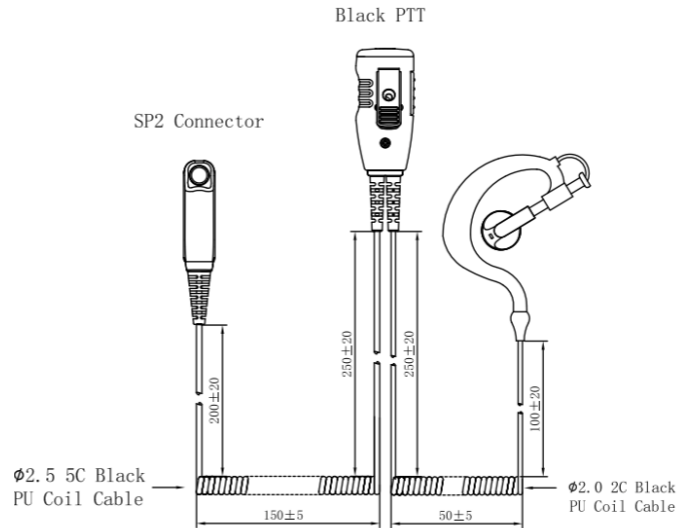

PRO-P600 SLIM SEPURA

HEADSET WITH MIC/PTT AND C-SHELL EARPIECE FOR SEPURA

A headset with robust PTT/microphone and the classic C-shell earpiece.

Coiled cable with the slim Sepura connector for a secure fit.

FEATURES & BENEFITS

- Comfortable to wear .
- Adjustable to different ear sizes .
- Adjustable for left or right side.
- Only partially blocking the ambient sounds.
- Slim size connector with metal hook for secure and reliable use.
- Coiled cable for better flexibility

SPECIFICATION

Impedance 32 ohm

Cable length from connector to PTT/mic 60cm

Cable length from PTT/mic to earhanger 40cm

SPARE PARTS

PRODUCT		ART.NO
Sponge cover		71864

MODEL	ART.NO
ProEquip PRO-P600 Slim Sepura Earhanger and palm mic, black PTT	30198