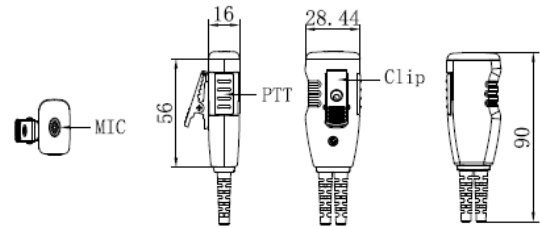

PRO-P600 SLIM SEPURA

HEADSET WITH MIC/PTT AND C-SHELL EARPIECE FOR SEPURA

A headset with robust PTT/microphone and the classic C-shell earpiece.

Coiled cable with the slim Sepura connector for a secure fit.

SPECIFICATION

Impedance 32 ohm

Cable length from connector to PTT/mic 60cm

Cable length from PTT/mic to earhanger 40cm

SPARE PARTS

PRODUCT		ART.NO
Sponge cover		71864

MODEL	ART.NO
ProEquip PRO-P600 Slim Sepura Earhanger and palm mic, black PTT	30198