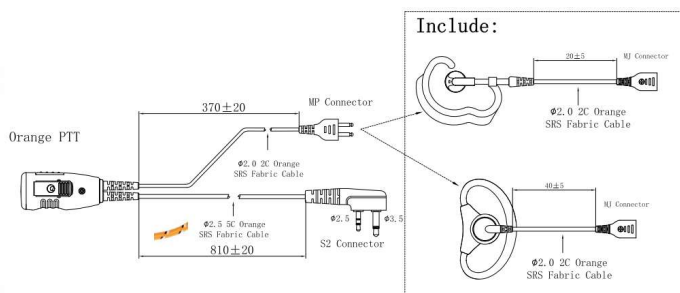

### FEATURES & BENEFITS

- Robust PTT with a secure clip
- Hi quality microphone
- Includes a C-shell earpiece
- Includes a D-shell earpiece
- Can be used with Peltor hearing protection headset with J22 input like SportTac or Tactical XP
- For use with Peltor hearing protection headsets with 3.5mm audio input jack like ProTac III the adapter 64334 can be used
- Orange FabricLine cables that do not tangle and have high strength

### SPECIFICATION

Cable length from connector to mic/PTT 81cm  
 Cable length from mic/PTT to earpiece connector 37cm

MODEL	PART.NO
<b>ProEquip PRO-U610L HEADSET 3-IN-1 SOLUTION WITH ICOM L-CONNECTOR</b>	<b>29115</b>