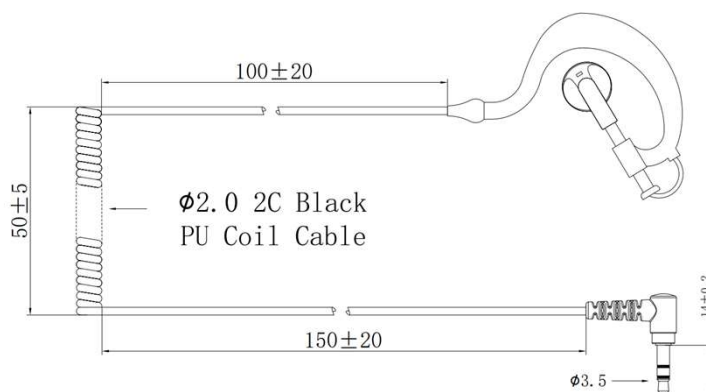

ProEquip PRO-C30L

EARHANGER WITH 3.5MM L-CONNECTOR FOR ICOM

ProEquip earhanger with a clip behind the ear (C-shell), with 3.5mm connector compatible with Icom radios with 3.5mm socket.

This item is intended for direct connection to the radio. If you wish to have a corresponding item for connection to a RSM (Speaker Microphon) or other adapter, the item without the suffix -N in the item number is recommended.

FEATURES & BENEFITS

- The earpiece fits comfortably behind the ear and is adjustable
- Intended for direct connection to the radio
- With coiled cable that doesn't tangle just as easily as its straight counterpart
- Angled connector makes the connector to sit firmer in the jack to avoid that it accidentally gets pulled out of the jack

SPECIFICATION

Coiled PU cable, length: 300mm
L-Connector: 3.5mm for Icom

MODEL	PART.NO
ProEquip PRO-C30L With 3.5mm L-connector and C-shell	29147-N

Scan QR-Code to order online