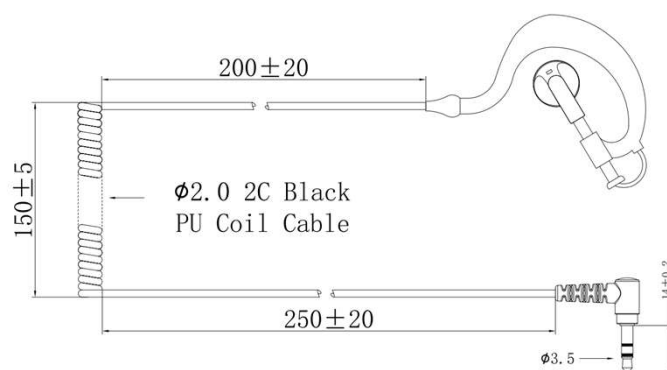

ProEquip PRO-C50L

EARHANGER WITH 3.5MM L-CONNECTOR FOR ICOM

ProEquip earhanger with a clip behind the ear (C-shell) with 3.5mm connector compatible with Icom radios with 3.5mm socket.

This item is intended for direct connection to the radio. If you wish to have a corresponding item for connection to a RSM (Speaker Microphon) or other adapter, the item without the suffix -N in the item number is recommended.

FEATURES & BENEFITS

- The earpiece fits comfortably behind the ear and is adjustable
- Intended for direct connection to the radio
- With coiled cable that doesn't tangle just as easily as its straight counterpart
- Angled connector makes the connector to sit firmer in the jack to avoid that it accidentally gets pulled out of the jack

SPECIFICATION

Coiled PU cable, length: 600mm
L-Connector: 3.5mm for Icom

MODEL	PART.NO
ProEquip PRO-C50L With 3.5mm L-connector and C-shell	29148-N

Scan QR-Code to order online