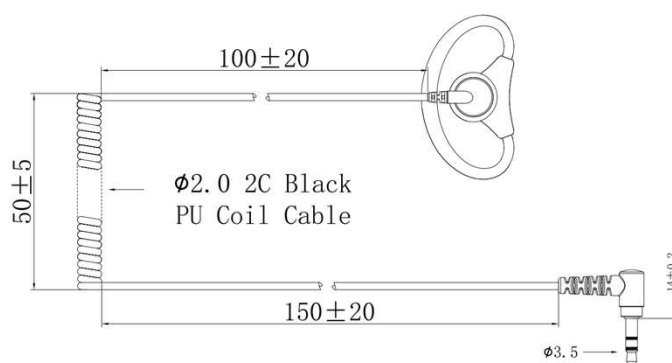

ProEquip PRO-D30L

EARHANGER WITH 3.5MM L-CONNECTOR FOR ICOM

ProEquip earhanger with a clip around the ear (D-shell), with 3.5mm connector compatible with Icom radios with 3.5mm socket.

This item is intended for direct connection to the radio. If you wish to have a corresponding item for connection to a RSM (Speaker Microphon) or other adapter, the item without the suffix -N in the item number is recommended.

FEATURES & BENEFITS

- The earpiece fits comfortably around the ear and is adjustable
- Intended for direct connection to the radio
- With coiled cable that doesn't tangle just as easily as its straight counterpart
- Angled connector makes the connector to sit firmer in the jack to avoid that it accidentally gets pulled out of the jack

SPECIFICATION

Coiled PU cable, length: 300mm
L-Connector: 3.5mm for Icom

MODEL	PART.NO
ProEquip PRO-D30L With 3.5mm L-connector and D-shell	29149-N

Scan QR-Code to order online