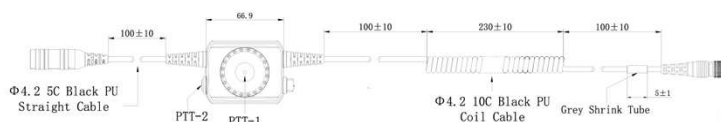

FEATURES & BENEFITS

- Robust PTT with a secure clip and high/low PTT ring
- Nexus F (Peltor) connector for headset
- Possible to connect two communication units, such as two radios, or one radio and one cell phone
- Dust and waterproof according to IP67

SPECIFICATION

Black cable, length:	100mm
Connector Headset:	Nexus F (Peltor)
Connector radio:	Hirose 6 pin
Fixed coiled cable, Hirose 12 pin	430mm

MODEL	PART.NO
ProEquip PRO-2x PTT Box	29393
PTT BOX - PELTOR/NEXUS, HIROSE 12P, H6	