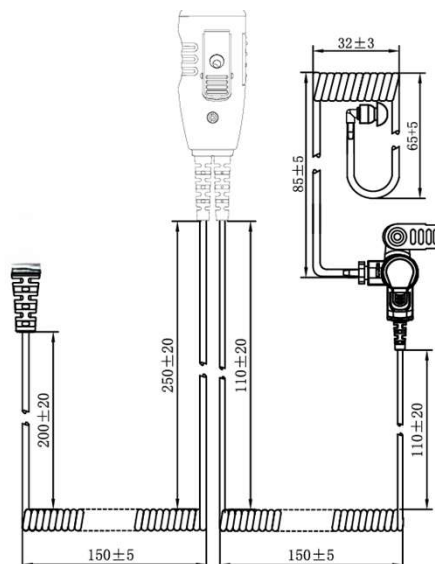

FEATURES & BENEFITS

- Robust PTT with microphone and a secure clip
- Available with different connectors, for Icom and Sepura handheld radios
- Different eartips available, such as ProEquips EarFly inserter, Open Ear insert and Noise-absorbing foam plugs in different sizes
- Comes with 3 different sizes of rubber eartips; 1-,2-, and 3-layers

OPTIONAL (examples)

- 60170, 60171, 60172 ProEquip EarFly, left ear, different sizes
- 60174, 60175, 60176 ProEquip EarFly, right ear, different sizes
- 60255 ProEquip noisereducing memory foam eartip
- 60278 ProEquip Open Ear insert, left, size S,M,L
- 60279 ProEquip Open Ear insert, right, size S,M,L
- 72242 ProEquip Eartip 1-Layer for Airtube
- 72244 ProEquip Eartip 2-Layer for Airtube
- 72246 ProEquip Eartip 3-Layer for Airtube
- 29564 ProEquip Adapter STP/SC side to Hirose 12P

SPECIFICATION

Black coiled cable Radio to PTT/mic, length: 600mm
 Black coiled cable headset, length: 370mm
 Transparent acoustic airtube with coiled cable 115mm

Part.no 29407 comes with black FabricLine cables.
 FabricLine cable Radio to PTT/mic, length: 800mm
 FabricLine cable PTT/mic to headset, length: 370mm