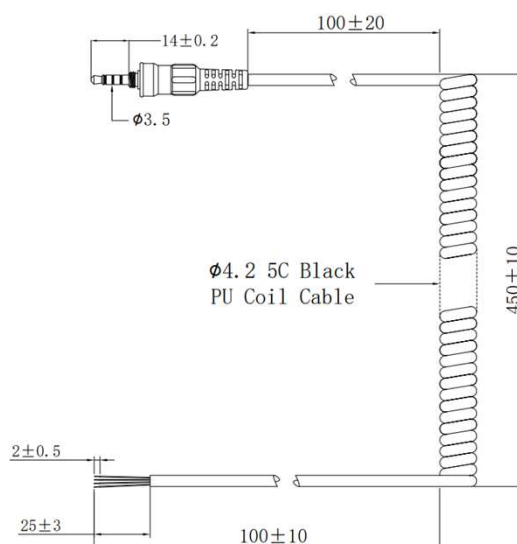

SPECIFICATION

Coiled Cable length: 650mm (including peeling)

Peeled: 25mm

Tinned: 2mm

Connector: 3.5mm WP plug for Icom

Color: Black

MODEL	PART.NO
ProEquip Coiled Cable	71751
Coiled cable with 3.5mm WP connector for Icom	