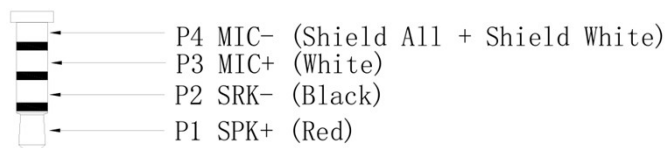

SPECIFICATION

Coiled Cable length: 650mm (including peeling)

Peeled: 25mm

Tinned: 2mm

Connector: 3.5mm WP plug for Icom

Color: Black

MODEL	PART.NO
ProEquip Coiled Cable	71751
Coiled cable with 3.5mm WP connector for Icom	