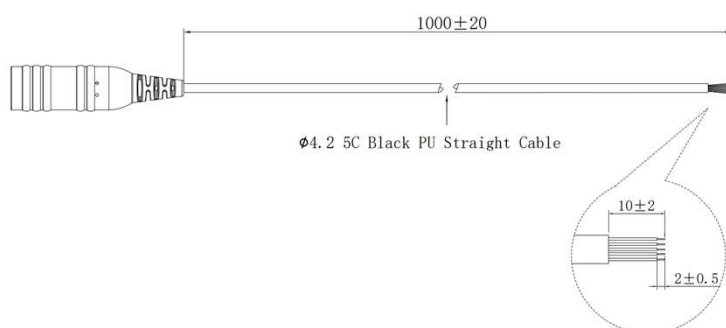

ProEquip Cable

STRAIGHT CABLE WITH NEXUS BIG JACK

A ProEquip cable with an open end, which is stripped and has tinned wire tips, all to simplify connection to any accessory.

ProEquip's cable program includes a wide selection of cables in different designs, with different connectors and lengths.

SPECIFICATION

Cable length: 1000mm (including peeling)
 Peeled: 10mm
 Tinned: 2mm
 Connector: Nexus Big Jack
 Color: Black

MODEL	PART.NO
ProEquip Straight Cable	71755
Straight cable with Nexus BIG jack	