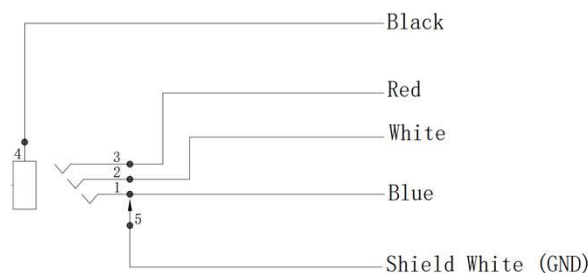

ProEquip Cable

STRAIGHT CABLE WITH NEXUS BIG JACK

A ProEquip cable with an open end, which is stripped and has tinned wire tips, all to simplify connection to any accessory.

ProEquip's cable program includes a wide selection of cables in different designs, with different connectors and lengths.

SPECIFICATION

Cable length: 1000mm (including peeling)
 Peeled: 10mm
 Tinned: 2mm
 Connector: Nexus Big Jack
 Color: Black

MODEL	PART.NO
ProEquip Straight Cable	71755
Straight cable with Nexus BIG jack	