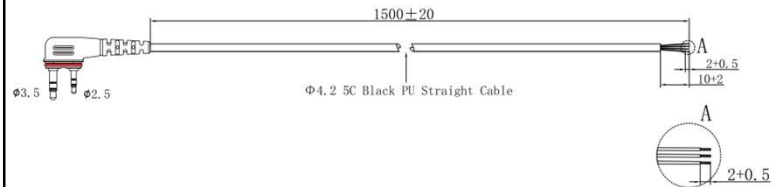

# ProEquip Cable

STRAIGHT WITH ICOM LP CONNECTOR FOR A25

A ProEquip cable with an open end, which is stripped and has tinned wire tips, all to simplify connection to any accessory.

ProEquip's cable program includes a wide selection of cables in different designs, with different connectors and lengths.

## SPECIFICATION

Cable length: 1500mm (including peeling)  
Peeled: 2/10mm  
Tinned: 2mm  
Connector: Icom LP  
Color: Black

MODEL	PART.NO
ProEquip Straight Cable	71969
Straight cable with Icom LP Connector for A25	