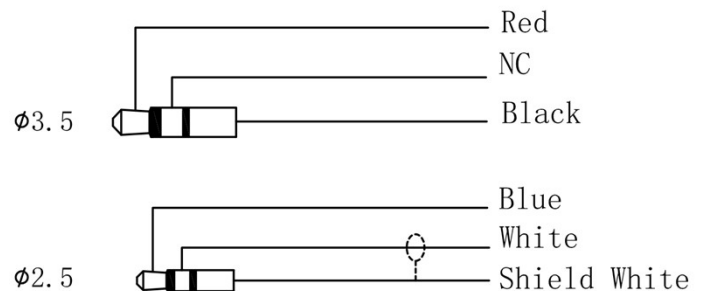

# ProEquip Cable

STRAIGHT WITH ICOM LP CONNECTOR FOR A25

A ProEquip cable with an open end, which is stripped and has tinned wire tips, all to simplify connection to any accessory.

ProEquip's cable program includes a wide selection of cables in different designs, with different connectors and lengths.

## SPECIFICATION

Cable length: 1500mm (including peeling)  
Peeled: 2/10mm  
Tinned: 2mm  
Connector: Icom LP  
Color: Black

MODEL	PART.NO
ProEquip Straight Cable	71969
Straight cable with Icom LP Connector for A25	