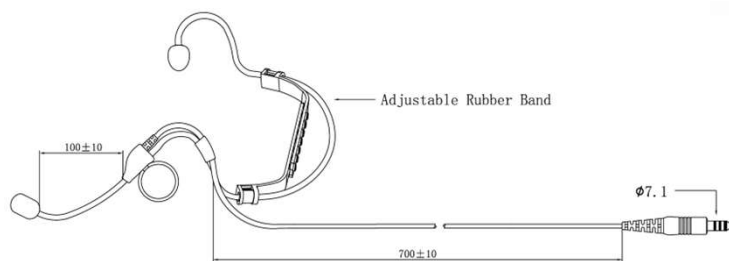

SPECIFICATION

Black cable, length:	700mm
Connector:	Nexus BIG
Boom microphone, length:	100mm

MODEL	PART.NO
ProEquip PRO-HS780 NXB Nexus (Savox)	72256
ProEquip PRO-HS780 NXB Nexus (Peltor)	72245
For full duplex mode	
ProEquip PRO-HS780 NXB DM Nexus (Peltor) and Dynamic Microphone	72263