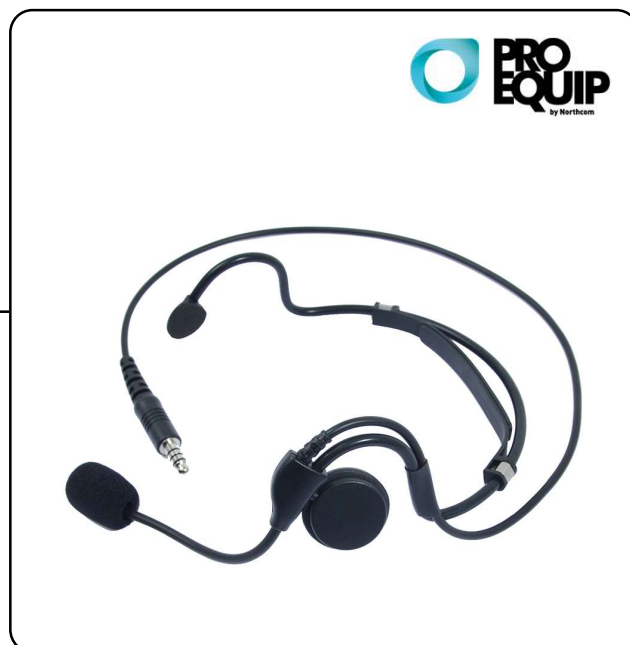

ProEquip PRO-HS780 NXB

ROBUST HEADSET WITH NEXUS BIG CONNECTOR

A ProEquip robust and comfortable headset with boom microphone, black cable that terminates with a Nexus BIG connector. The headset have a single on-ear speaker, neckband with adjustable rubber band, and earhooks for both ears. The headset is available in different versions with Nexus BIG connected with both Peltor and Savox circuitry.

FEATURES & BENEFITS

- Robust headset that is comfortable to wear
- Double ear hooks provide a good fit
- The on-ear speaker provides good comfort even during long work shifts
- Only partially blocking the ambient sound
- Compatible with ProEquip range of PTT boxes and adapter cables available for various radio models from Icom and Sepura

SPECIFICATION

Black cable, length:	700mm
Connector:	Nexus BIG
Boom microphone, length:	100mm

MODEL	PART.NO
ProEquip PRO-HS780 NXB Nexus (Savox)	72256
ProEquip PRO-HS780 NXB Nexus (Peltor)	72245
For full duplex mode	
ProEquip PRO-HS780 NXB DM Nexus (Peltor) and Dynamic Microphone	72263