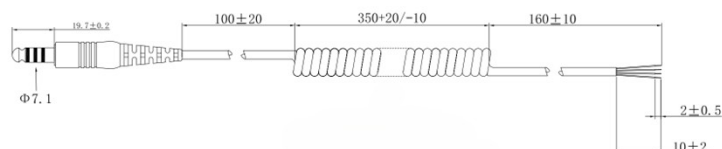

## CURLED CABLE WITH NEXUS BIG CONNECTOR

A ProEquip cable with an open end, which is stripped and has tinned wire tips, all to simplify connection to any accessory.

ProEquip's cable program includes a wide selection of cables in different designs, with different connectors and lengths.

### SPECIFICATION

Curled Cable length: 610mm (including peeling)  
 Peeled: 2/10mm  
 Tinned: 2mm  
 Connector: Nexus Big  
 Color: Black

MODEL	PART.NO
ProEquip Curled Cable	84037
Curled cable with Nexus Big Connector	