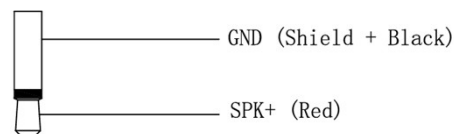

ProEquip Option Cable

COILED CABLE WITH 3.5MM MONO CONNECTOR

A ProEquip cable with an open end, which is stripped and has tinned wire tips, all to simplify connection to any accessory.

ProEquip's cable program includes a wide selection of cables in different designs, with different connectors and lengths.

Northcom is always working on developing adaptations for different types of radios and accessories. We make many special solutions to give our customers many choices.

FEATURES & BENEFITS

- Stripped with tinned wire tips
- Manufactured under hi quality controlled conditions
- Advantages of factory-made cables include higher load capacity, less risk of moisture penetration into the contact, and better electrical properties.

SPECIFICATION

Coiled Cable length: 500mm (including peeling)
Peeled: 20mm
Tinned: 2mm
Connector: 3.5mm mono plug, 2 pole, L-type
Color: Black