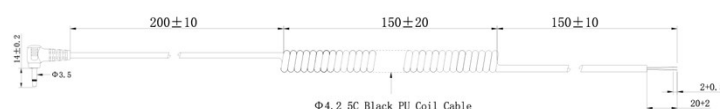

ProEquip Option Cable

COILED CABLE WITH 3.5MM MONO CONNECTOR

A ProEquip cable with an open end, which is stripped and has tinned wire tips, all to simplify connection to any accessory.

ProEquip's cable program includes a wide selection of cables in different designs, with different connectors and lengths.

SPECIFICATION

Coiled Cable length: 500mm (including peeling)
 Peeled: 20mm
 Tinned: 2mm
 Connector: 3.5mm mono plug, 2 pole, L-type
 Color: Black

MODEL	PART.NO
ProEquip Option Cable	29120
Coiled cable with 3.5mm mono connector	