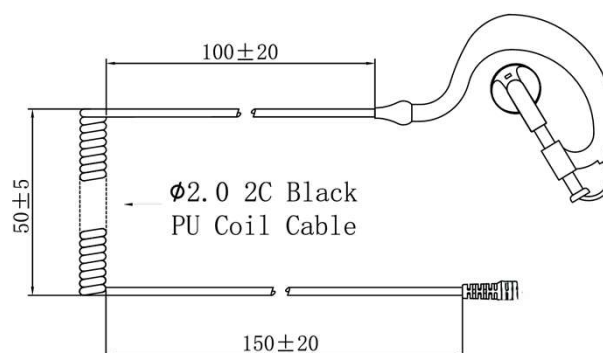

ProEquip PRO-C30

EARHANGER WITH C-SHELL

ProEquip earhanger with a clip behind the ear (C-shell), with coiled cable, available with different connectors, configured for different radio brands and ProEquips range of accessories.

NOTE!

3.5mm connector is compatible with direct connection to Icom radio with LA/LS/LP connector provided that alarm is not used.

In cases where alarm is used, the corresponding article with the suffix -N in the article number is recommended.

FEATURES & BENEFITS

- The earpiece fits comfortably behind the ear and is adjustable
- Depending on the model, it can be connected to various accessories or directly into the radio's accessory socket.
- Fits both left and right ear - reversible
- Available with different connectors
- With coiled cable that doesn't tangle just as easily as its straight counterpart
- With angled connector (L), the connector to sit firmer in the jack to avoid that it accidentally gets pulled out

SPECIFICATION

Coiled PU cable, length: 300mm

L-Connector: 3.5mm for ProEquip PTT-adapters/speaker microphones (part.no 29147)

3,5 mm Straight with screw, for Sepura RSM (part.no 29050 and 29230)

Slim Sepura (STP/SC Side) Connector (part.no 71635)

OPTIONAL Earpieces

29277	ProEquip Clip for 2mm cable
71864	ProEquip hygiene protection for C-Shell earpiece
29375	ProEquip PRO-U385 mini-PTT for Sepura
28490	ProEquip PRO-SP490 STP/SC2 RSM w 3,5mm socket

MODEL	PART.NO
ProEquip PRO-C30L With 3.5mm L-connector	29147
ProEquip PRO-C30 STP Earhanger for Sepura standard RSM (limited output)	29050
ProEquip PRO-C30 STP Earhanger Slim Sepura connector (STP/SC Side)	71635
ProEquip PRO-C30 STP Earhanger Sepura RSM	29230