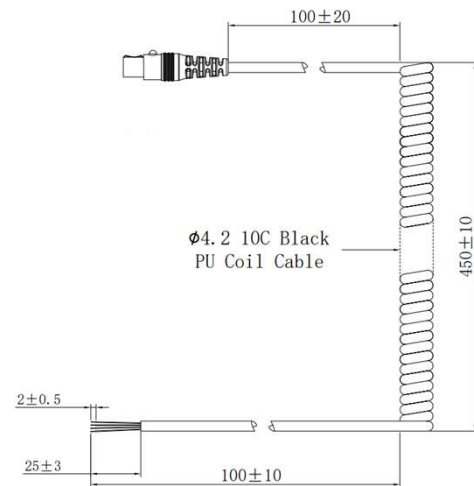

SPECIFICATION

Curled Cable length: 650mm (including peeling)
Peeled: 25mm
Tinned: 2mm
Connector: miniXLR, 6 pole
Color: Black

Soldering Side

MODEL	PART.NO
ProEquip Curled Cable	71757
Curled cable with miniXLR connector	