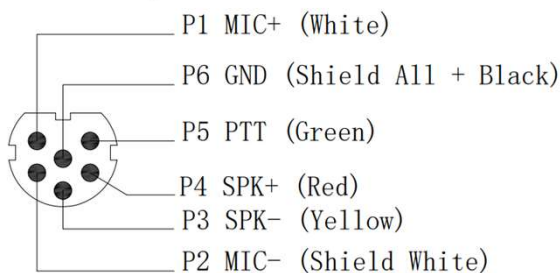

SPECIFICATION

Curled Cable length: 650mm (including peeling)
Peeled: 25mm
Tinned: 2mm
Connector: miniXLR, 6 pole
Color: Black

Soldering Side

MODEL	PART.NO
ProEquip Curled Cable	71757
Curled cable with miniXLR connector	